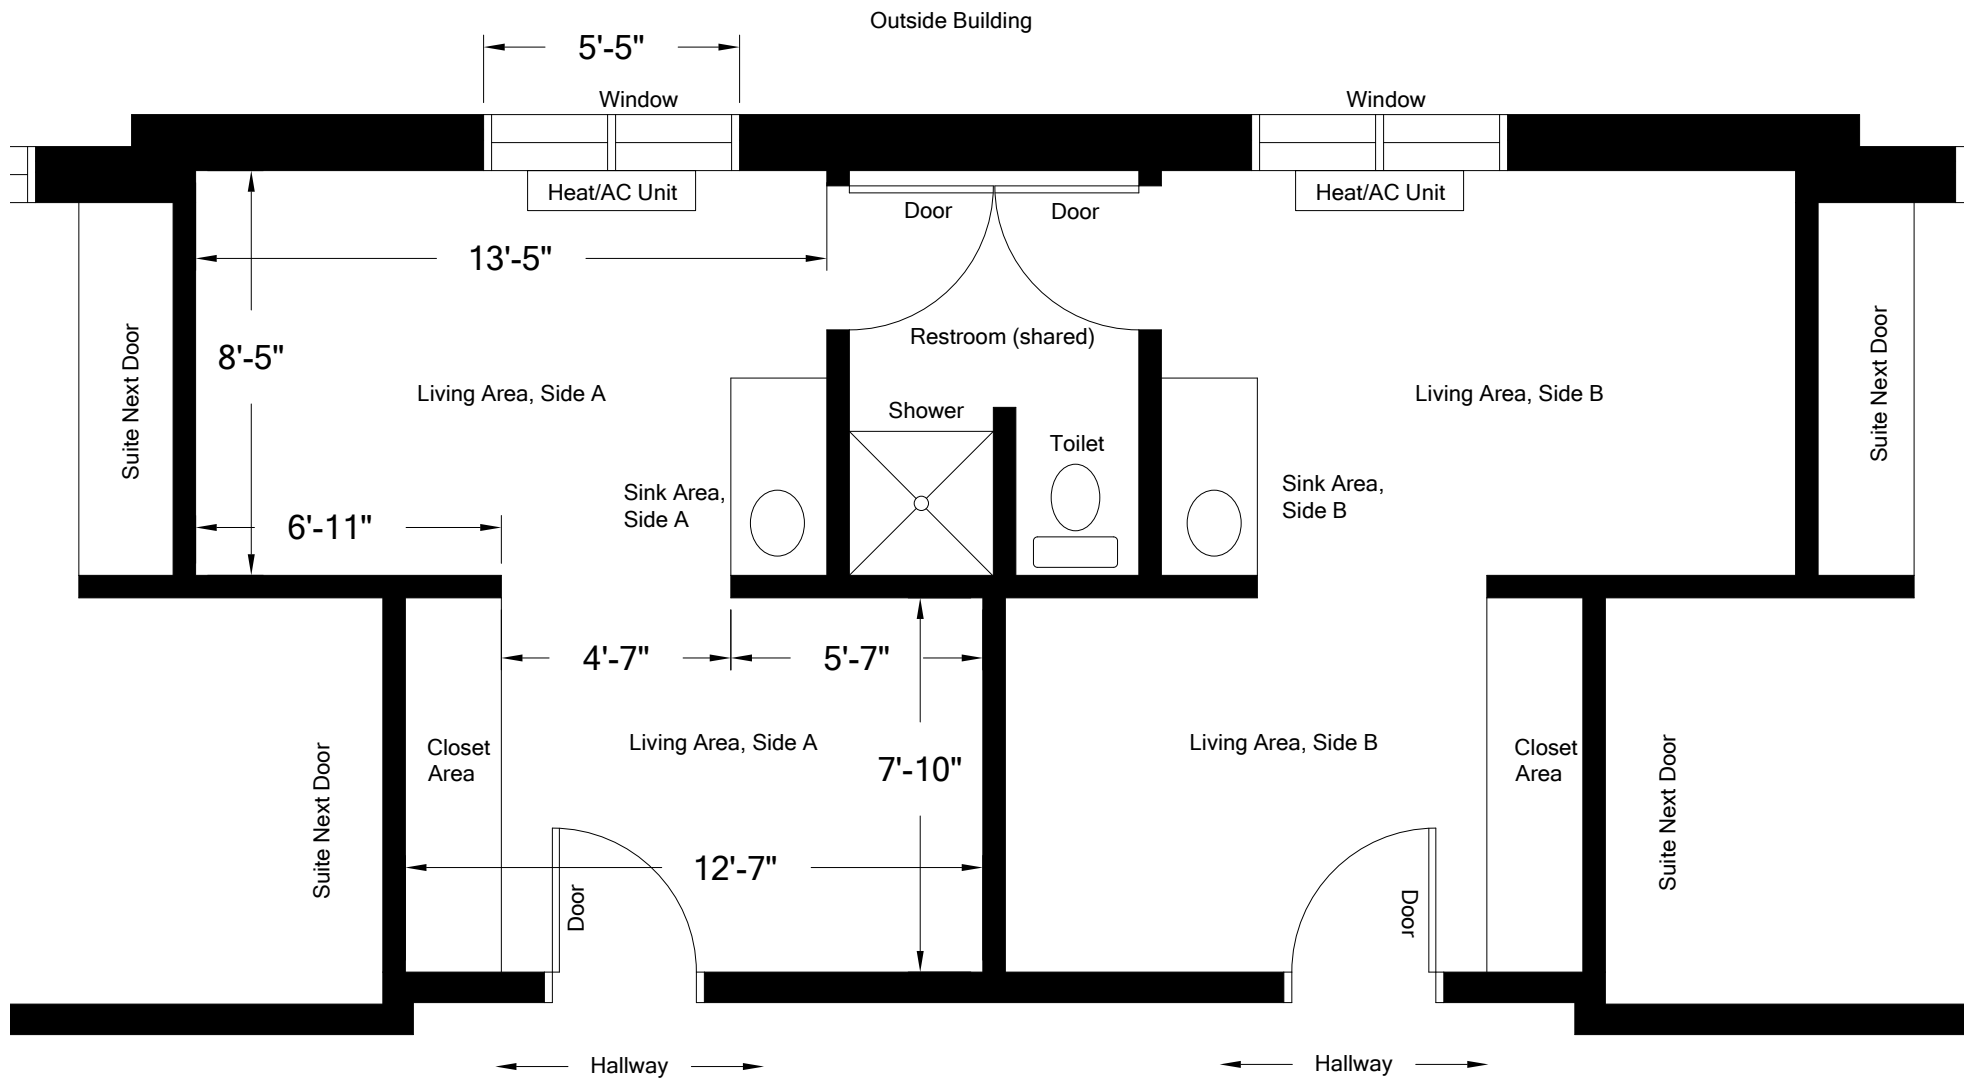

Date: January 2010

Scale: 1/4"=1'-0"

Martin Hall Typical Suite Layout "A"

Date: January 2010

Scale: 1/4"=1'-0"

Martin Hall Typical Suite Layout "B"

Date: January 2010

Scale: 1/4"=1'-0"

Martin Hall Triple Layout