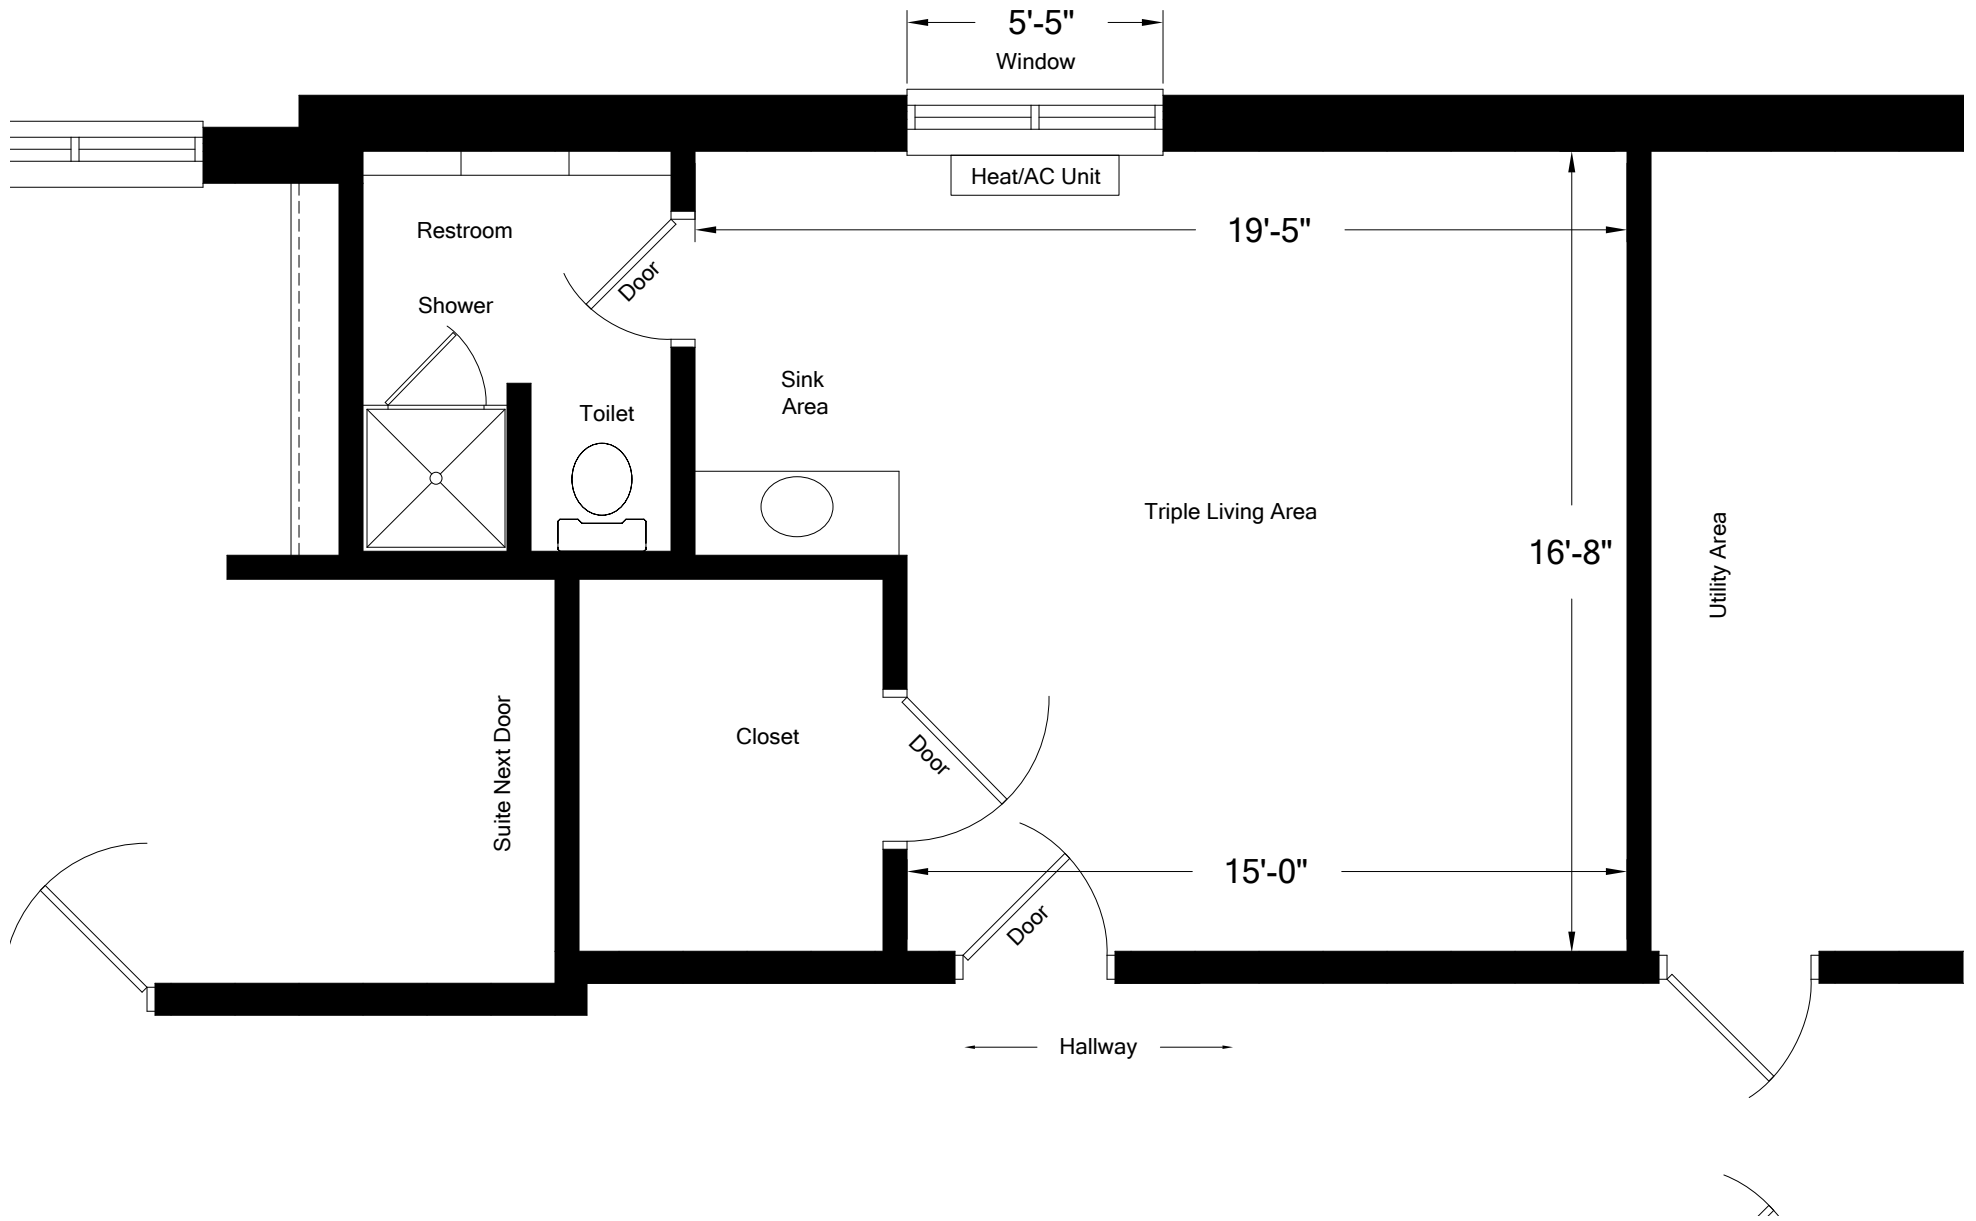

Date: January 2010

Scale: 1/4"=1'-0"

Martin Hall Typical Suite Layout "A"

Date: January 2010

Scale: 1/4"=1'-0"

Martin Hall Typical Suite Layout "B"

Date: January 2010

Scale: 1/4"=1'-0"

Martin Hall Triple Layout